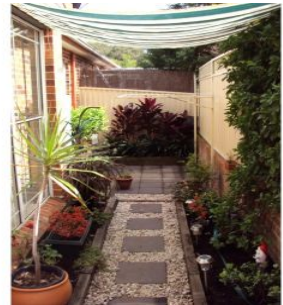

6/150-152 Slade Road, Bardwell Park

**6/150 Slade Street BARDWELL PARK NSW**

Lovely modern 2 bedroom villa, open plan living area, modern kitchen and large bathroom, internal laundry, with washer, Air-Conditioning throughout, LUG with internal access, paved courtyard, close to shops schools and transport.